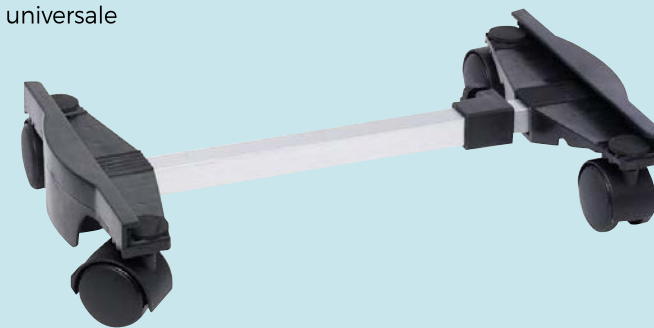

CARRELLO PORTA STUFE

universale